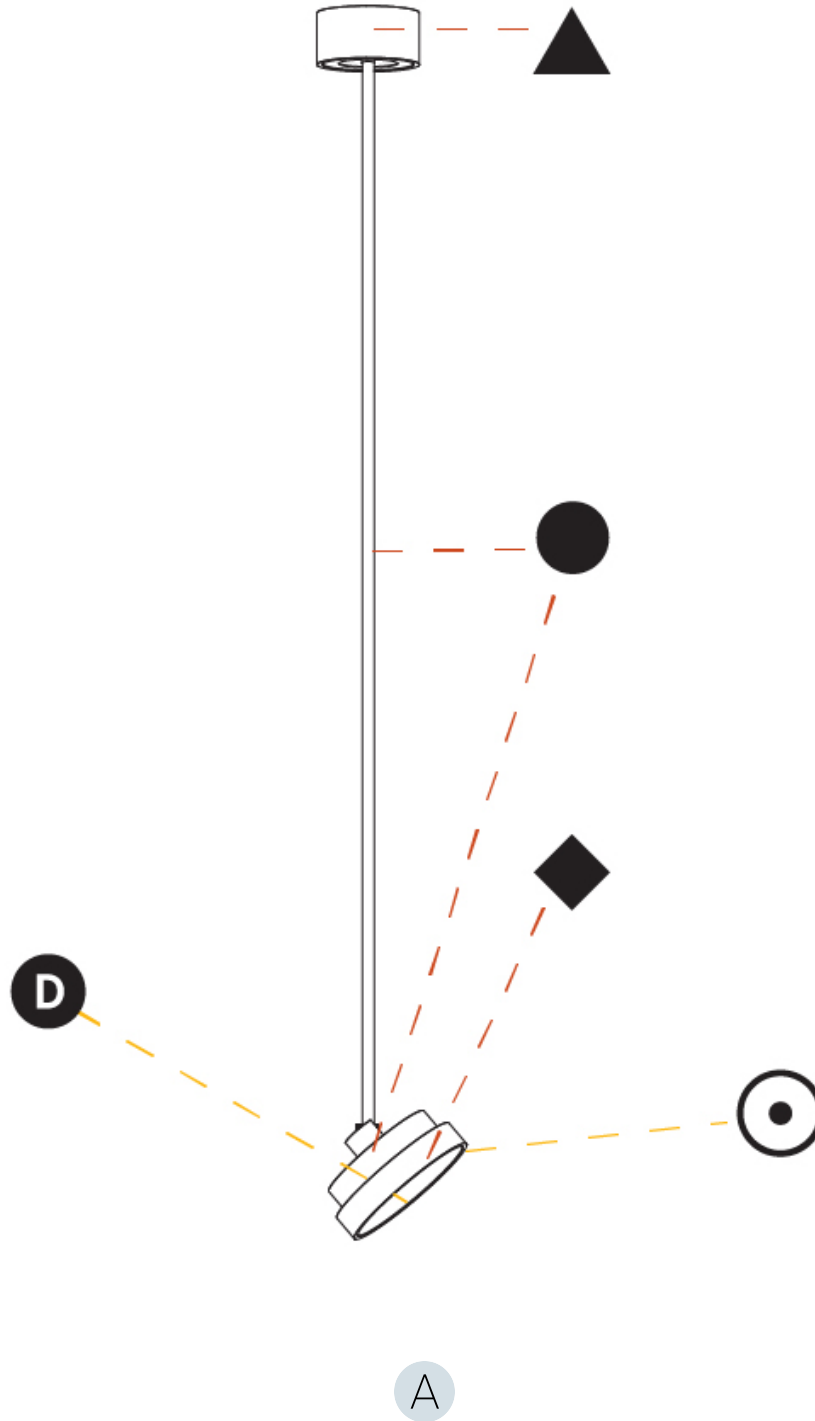

SIGN DIVA FLEX SUSPENSION

A30852-

PROJECT	_____
TYPE	_____
SPECIFIER	_____
QUANTITY	_____
DATE	_____