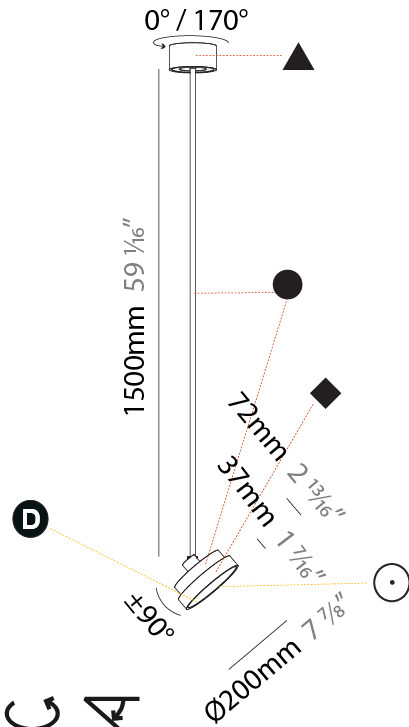

GENERAL

Series: Sign Diva Flex
Subseries: Sign Diva Flex
Brand: Prolicht
Division: Architectural
Mounting Type: Suspension
Mounting Location: Ceiling
Subcategory: Pendant

PHYSICAL

Shape: Round
Diameter (mm): 200
Diameter (in): 7 7/8
Height (mm): 1620
Height (in): 63 3/4
Light Distribution: Adjustable / Direct
Weight (kg): 2.007
Weight (lbs): 4.42
Diffuser: PMMA - Opal / Micro-Prism / Sparkling Secret / Vintage Industrial
Fixture Finish: SSR / BKV / CWI / CRY / HAB / UFT / ITA / RUA / FTG / MYG / LOD / PUS / FRO / FUP / KIA / POP / BLS / SPG / MEY / GOH / GUM / CHC / COM / ABZ / JAG / OBR / MOS / ROR
Fixture Material: Extruded Aluminum / Steel

ELECTRICAL

Lamp Type: LED (Zhaga Standard)
Input Wattage (W): 12.1
Total Output Wattage (W): 11
Dimming: Tri-Mode (Non-Dimming and Phase Dimming (120Vac only) and 0-10V Dimming)
Driver Included: Yes
Driver Location: Integrated
Driver Type: Constant Current - Universal
Driver Class: Class 2
Input Voltage (V): 120 - 277
Constant Current (MA): 350

LED

Color Temperature (°K): 2700 / 3000 / 3500 / 4000
Max. Delivered Lumen (lm): 836 / 895 / 902 / 921
Nominal Lumen (lm): 1280 / 1370 / 1382 / 1410
CRI: >90 CRI
Lamp Life (hrs): 50000

OPTICAL

Adjustability: Rotational 170°; Tilt 90°

RATINGS AND CERTIFICATIONS

Certified By: Certified for North American Standards
IP rating: IP20